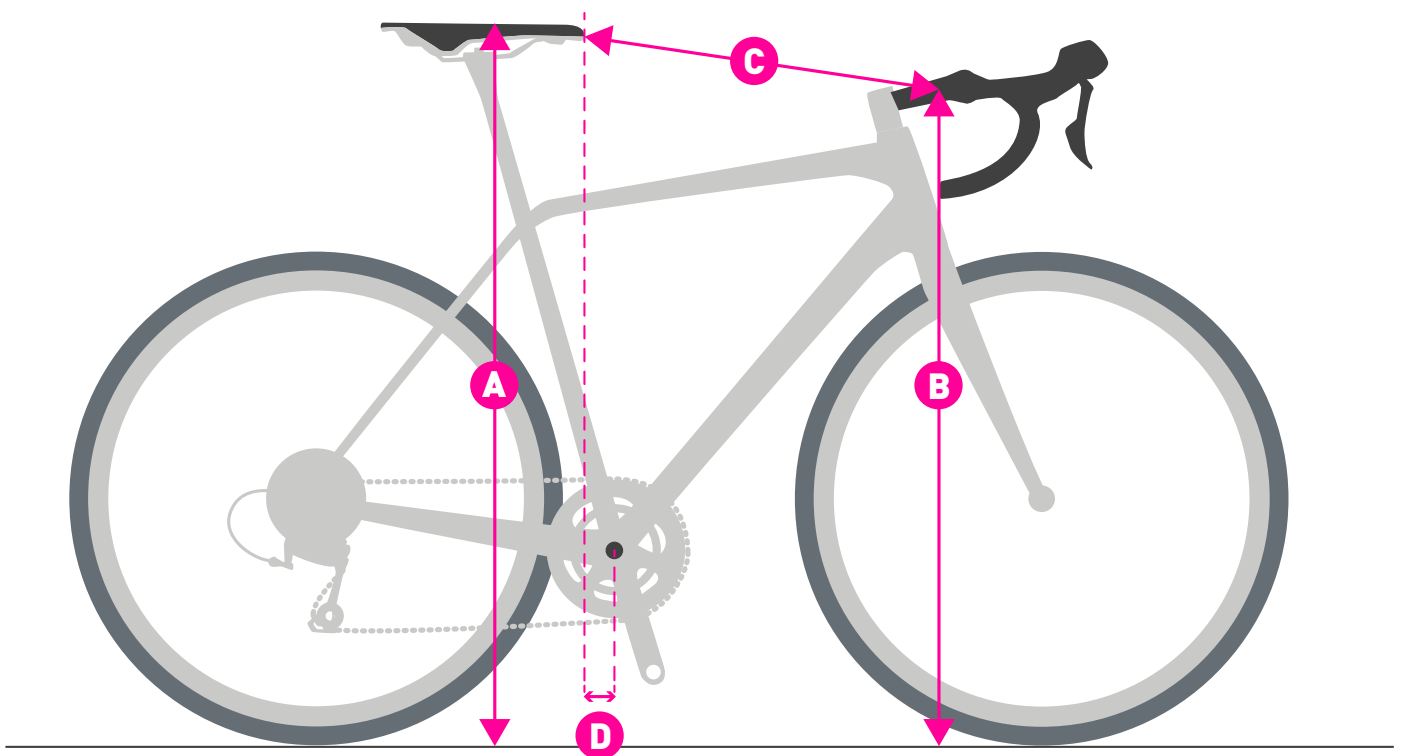

## BIKE HIRE MEASURING GUIDE

Measure the distance from...

- .....mm **A** Floor to top of saddle
- .....mm **B** Floor to centre of handlebars (near the stem)
- .....mm **C** Front of saddle to centre of handlebars
- .....mm **D** Centre of bottom bracket to front of seat